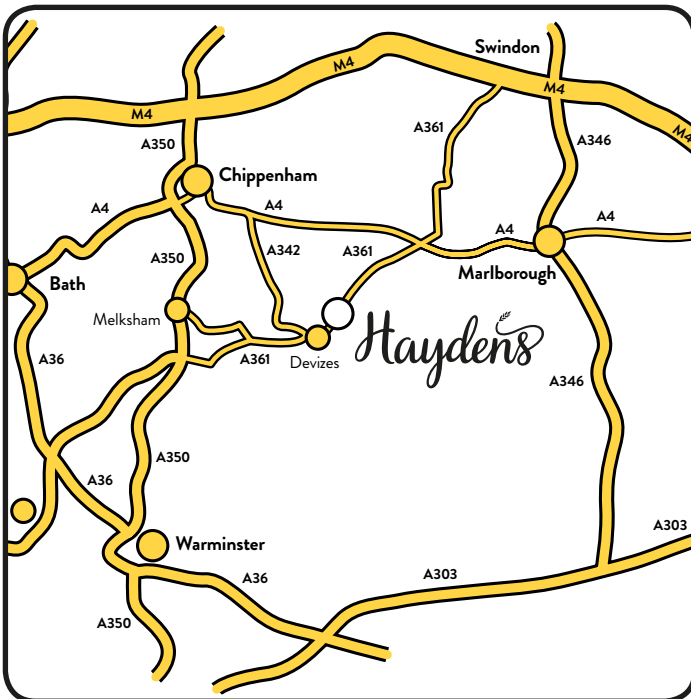

How to find us

Haydens Bakery Ltd.
Hopton Industrial Estate
London Road
Devizes
Wiltshire
SN10 2EU

All visitors must report to Reception

From the East

- Exit the M4 at Junction 14 and head South on the A338 to Hungerford.
- At roundabout turn right onto A4, and follow signs for Marlborough.
- Remain on the A4, passing through Marlborough town centre to Avebury.
- At the Avebury roundabout, take first left onto A361 (sign posted Devizes).
- After approx 5 miles, the road runs parallel to the Hopton Industrial Estate. At the second roundabout turn right.

Journey time from M4 Junction 14 approx 35 mins.

From the South

If you approach Devizes from the South, the above directions through the town centre apply.

From the West

- Exit the M4 at Junction 17 and head South on A350 to Chippenham.
- When you reach Chippenham take the A4 towards Calne.
- After approx. 3 miles, turn right onto Old Derry Hill / A342.
- Stay on the A342 until you reach Devizes Town Centre.
- Follow the signs for the A361 / M4 towards Marlborough/London.
- At the roundabout after you pass the old barracks, turn left (sign posted Hopton Industrial Estate).

Journey time from M4 Junction 17 approx. 40 mins.