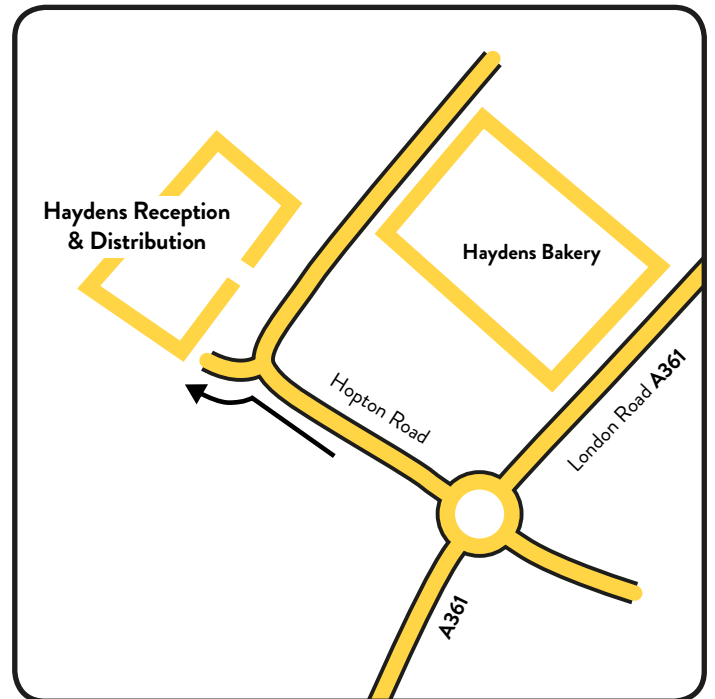

How to find us

Haydens Bakery Ltd.
Hopton Industrial Estate
London Road
Devizes
Wiltshire
SN10 2EU

All visitors must report to Reception

From the East

- Exit the M4 at Junction 14 and head South on the A338 to Hungerford.
- At roundabout turn right onto A4, and follow signs for Marlborough.
- Remain on the A4, passing through Marlborough town centre to Avebury.
- At the Avebury roundabout, take first left onto A361 (sign posted Devizes).
- After approx 5 miles, the road runs parallel to the Hopton Industrial Estate. At the second roundabout turn right.

Journey time from M4 Junction 14 approx 35 mins.

From the South

If you approach Devizes from the South, the above directions through the town centre apply.

From the West

- Exit the M4 at Junction 17 and head South on A350 to Chippenham.
- When you reach Chippenham take the A4 towards Calne.
- After approx. 3 miles, turn right onto Old Derry Hill / A342.
- Stay on the A342 until you reach Devizes Town Centre.
- Follow the signs for the A361 / M4 towards Marlborough/London.
- At the roundabout after you pass the old barracks, turn left (sign posted Hopton Industrial Estate).

Journey time from M4 Junction 17 approx. 40 mins.